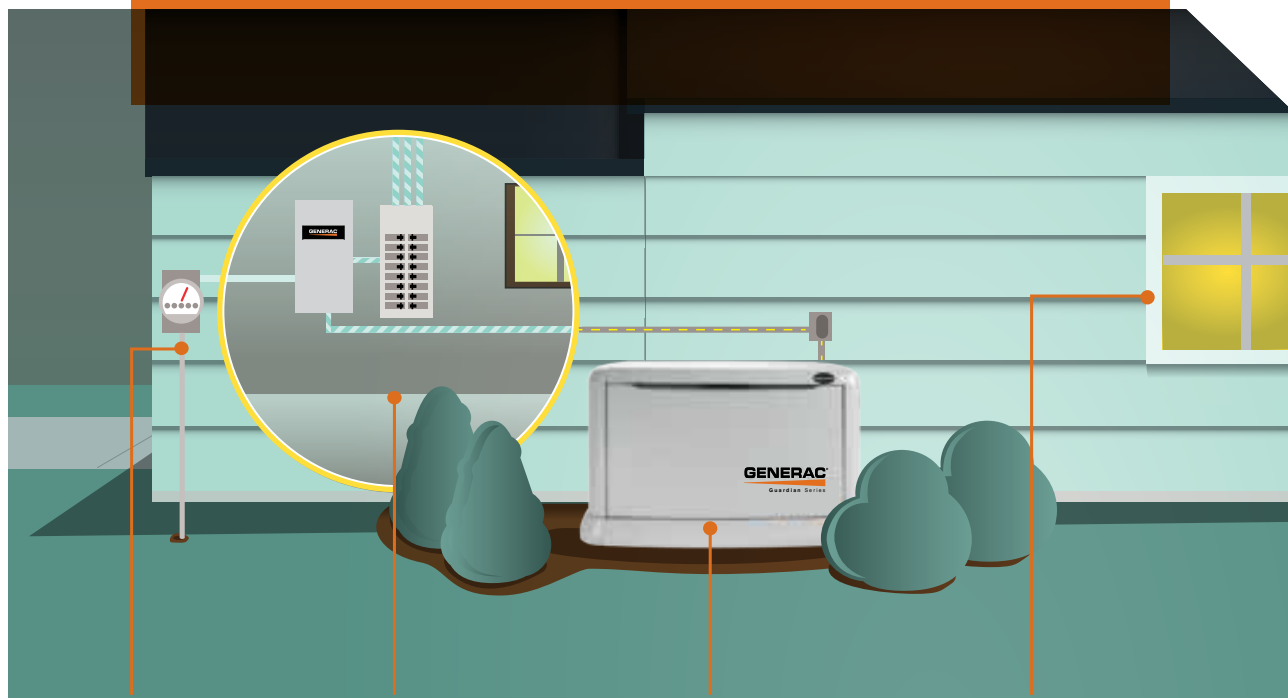

## HOW IT WORKS

If your power goes out, your generator comes on – automatically. **It's really that simple.**

The generator system consists of a generator and transfer switch. The generator sits outside of your home or business just like a central air conditioner, while the transfer switch is located next to the main breaker box, and in some cases replaces it entirely.